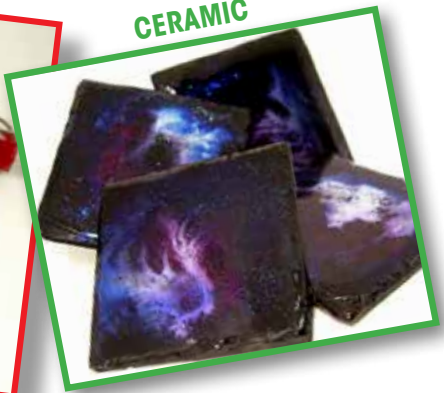

GEL STAIN & GLAZE

6 HOLOGRAPHIC-LIKE COLORS!

UNICORN SPiT™ SPARKLING - 118.2 ML BOTTLE

Sales Part #	Color	Size / Fill	Case Pack
AU105775201	Sapphire Swift	118.2 mL	6
AU105775202	Violet Vulture	118.2 mL	6
AU105775203	Dolly Firebird	118.2 mL	6
AU105775204	Golden Gosling	118.2 mL	6
AU105775205	Lavish Lovebirds	118.2 mL	6
AU105775206	Starling Sasha	118.2 mL	6

METAL

WOOD

RESIN

CERAMIC

GLAZE COAT™

A pour-on 2-part epoxy coatings that leaves a high gloss finish. Ideal for tables, bar tops, benches and hundreds of other projects. Excellent for protecting and preserving!

GLAZE COAT™ HIGH GLOSS COATINGS

Sales Part #	Size / Fill	Case Pack
AU105050060	0.47 L Kit	6
AU105050080	0.94 L Kit	4
AU105050110	3.78 L Kit	2

*Self-Leveling
HIGH GLOSS COATING for
Tabletops & Bars.*

TUFF-SHIELD™